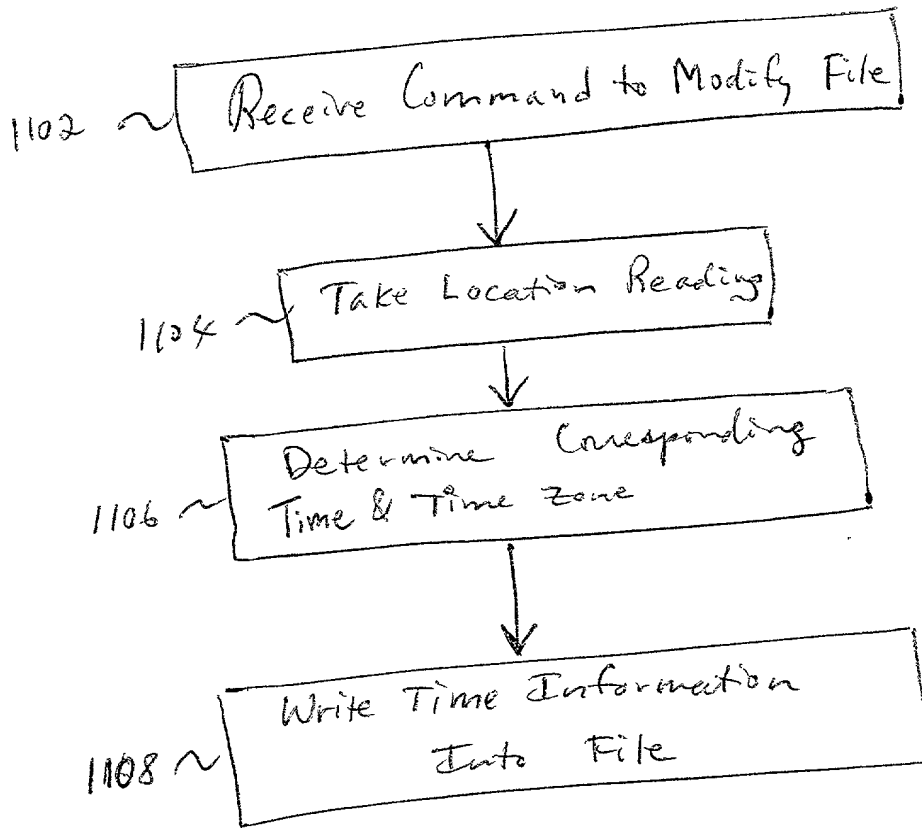

Fig. 11

FORNED 29T6E660